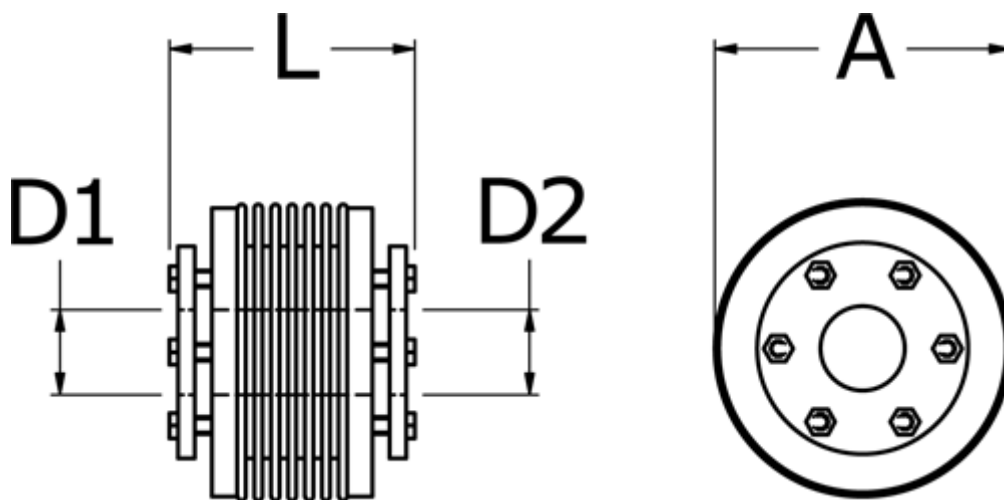

Data Sheet

Article number: 3330505001124848

Description: Bellow coupling type 5 size500
Length 112 mm, bore 48/48 mm

Measures

A	= 122
D1	= 48
D2	= 48
L	= 112
Nom. torque NM (Tkn)	= 500